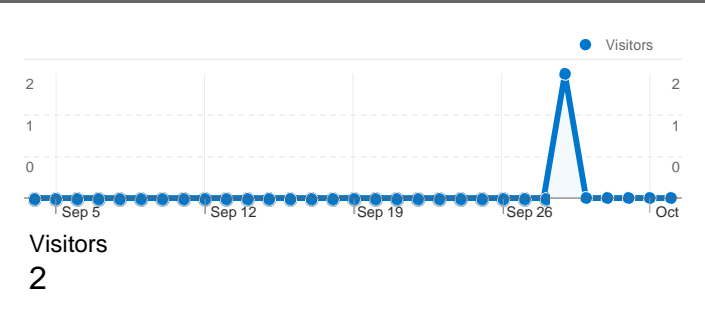

Visitors Overview