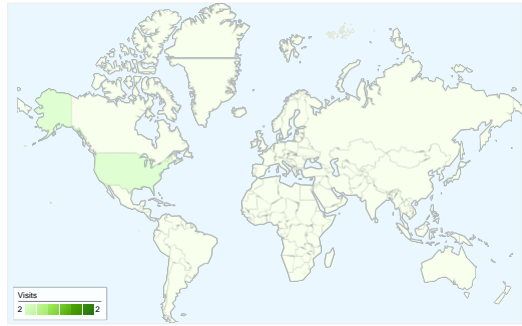

Map Overlay

Traffic Sources Overview

- Direct Traffic
  1.00 (50.00%)
- Referring Sites
  1.00 (50.00%)

Content Overview

Pages	Pageviews	% Pageviews
/	5	83.33%
/homes-for-sale.html	1	16.67%