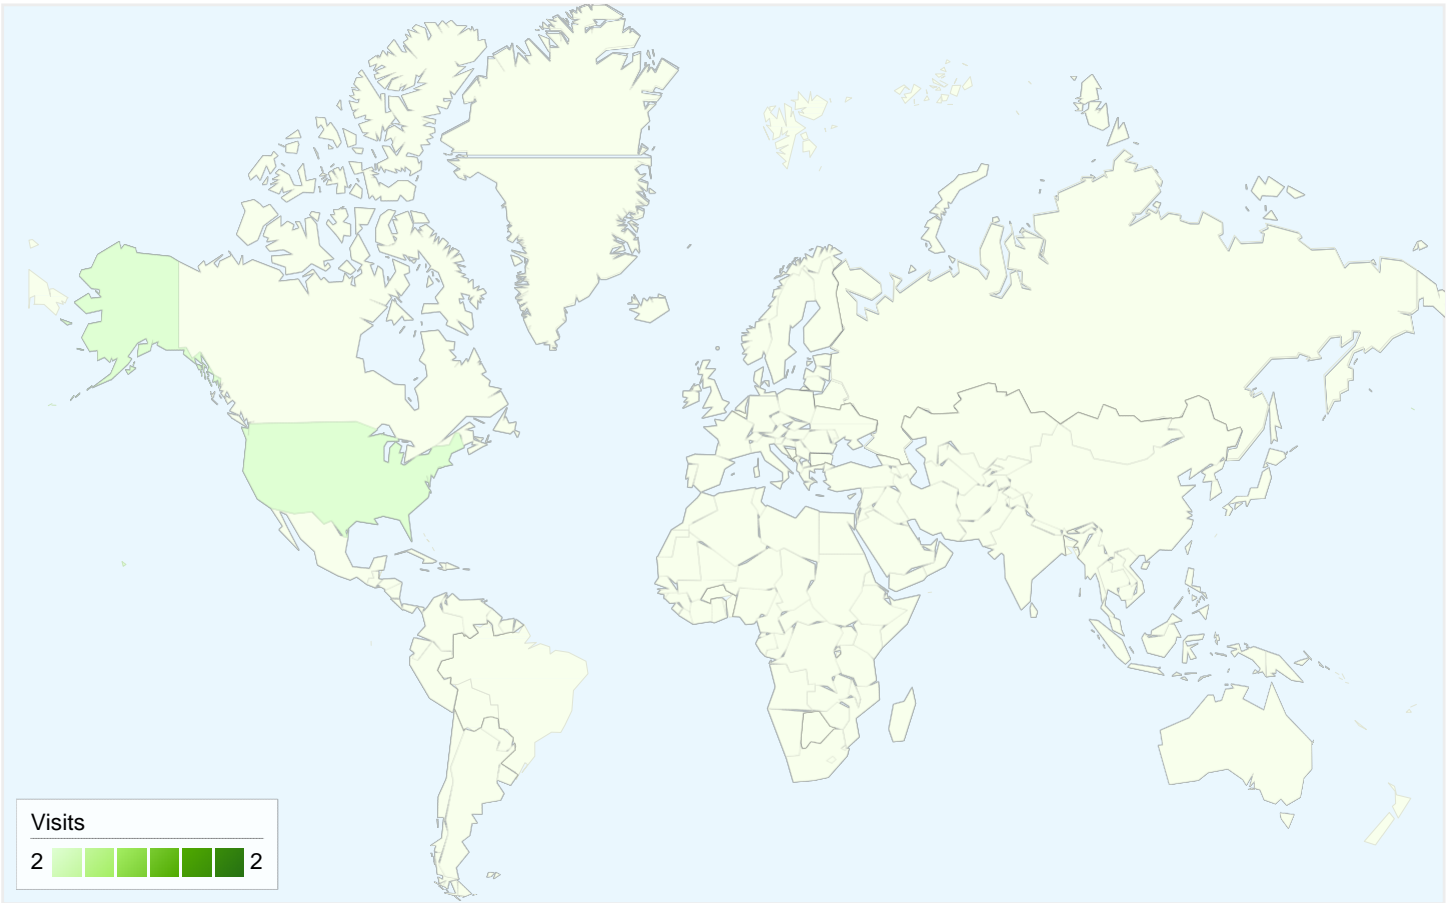

Technical Profile

Browser	Visits	% visits
Internet Explorer	2	100.00%

All traffic sources sent a total of 2 visits

50.00% Direct Traffic

50.00% Referring Sites

0.00% Search Engines

■ Direct Traffic
1.00 (50.00%)
■ Referring Sites
1.00 (50.00%)

Top Traffic Sources

Sources	Visits	% visits
(direct) ((none))	1	50.00%
weebly.com (referral)	1	50.00%

Keywords	Visits	% visits
There is no data for this view.		

Map Overlay

Comparing to: Site

2 visits came from 1 countries/territories